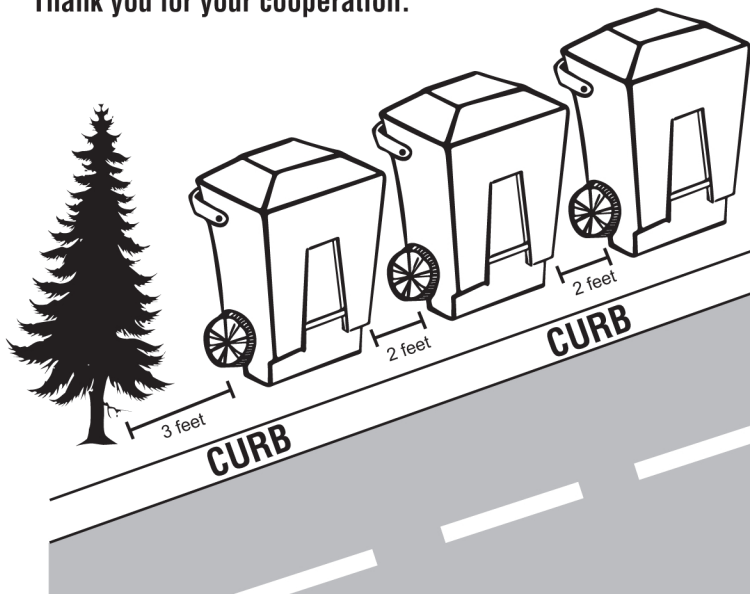

# PLEASE HELP US TO HELP YOU!

Dear Valued Customer:

In an effort to provide safe and cost effective collection of your Recycle, Yard Debris and Garbage, please note below the proper placement of your carts at the curb on collection day.

Thank you for your cooperation.

Please be sure your carts are 2 feet apart and 3 feet from obstructions such as cars, trees, mailboxes, etc., with cart wheels as close to the curb as possible and the handle facing away from the street.